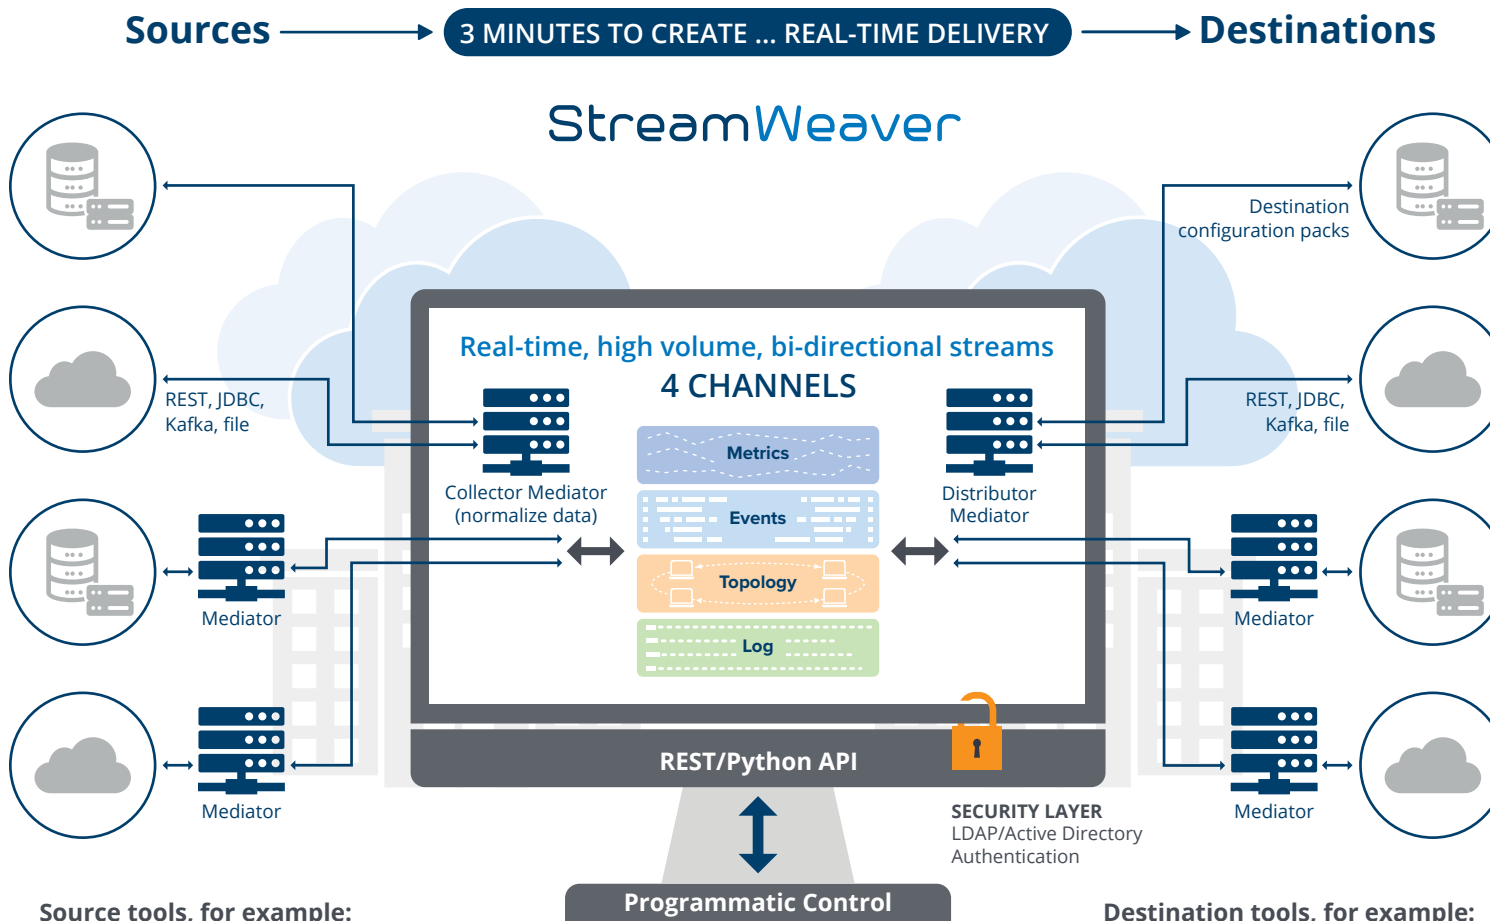

SUPERCHARGE MICRO FOCUS

Maximize the Value of your IT Ops Data

Fast, Easy Automated Integrations

Micro Focus OpsBridge Suite provides the analytics-driven capabilities you need to sense, analyze, and adapt automated operations and enables you with high-level real-time visualization—but getting the maximum value is directly related to the breadth and depth of integrated operations data.

StreamWeaver efficiently feeds events, metrics, topology and log data from third-party tools into OpsBridge (and other destination targets), resulting in significant improvements in your ability to detect and resolve issues across the full stack — before they become service impacting.

Keep that data stream flowing with our **fault-tolerant, high-throughput, continuously available, horizontally scalable** enterprise architecture while avoiding the costs of building, and maintaining, brittle integrations.

Source tools, for example:

- Network monitoring
- Application performance management
- Log analytics
- Database monitoring

Destination tools, for example:

- Event managers
- IT Ops analytics
- Visualization
- Ticketing
- AI Ops

StreamWeaver

INTEGRATE
in just 3 minutes
GET A DEMO